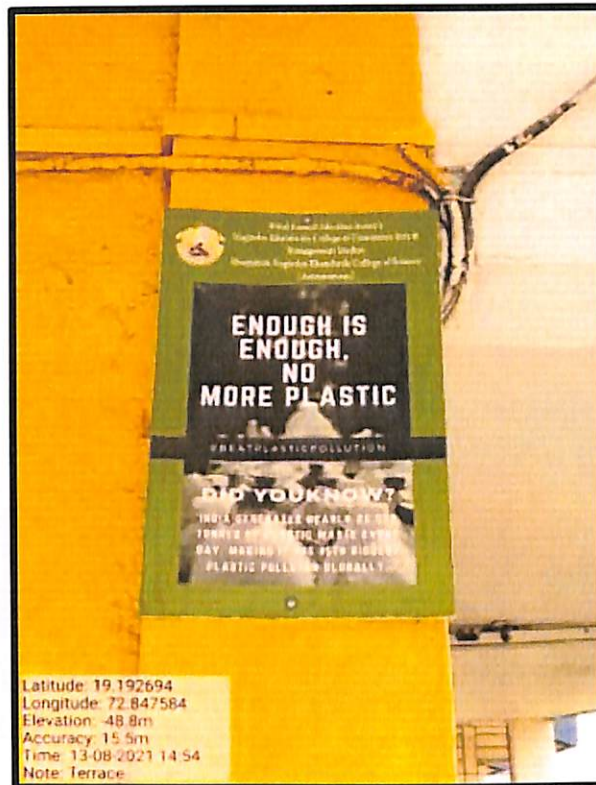

Nagindas Khandwala College (Autonomous)

No use of Plastic board displayed in Terrace Area

PRINCIPAL
NAGINDAS KHANDWALA COLLEGE OF COMMERCE
ARTS & MANAGEMENT STUDIES AND SHANTABEN
NAGINDAS KHANDWALA COLLEGE OF SCIENCE
(AUTONOMOUS)
MALAD (W), MUMBAI - 400 084